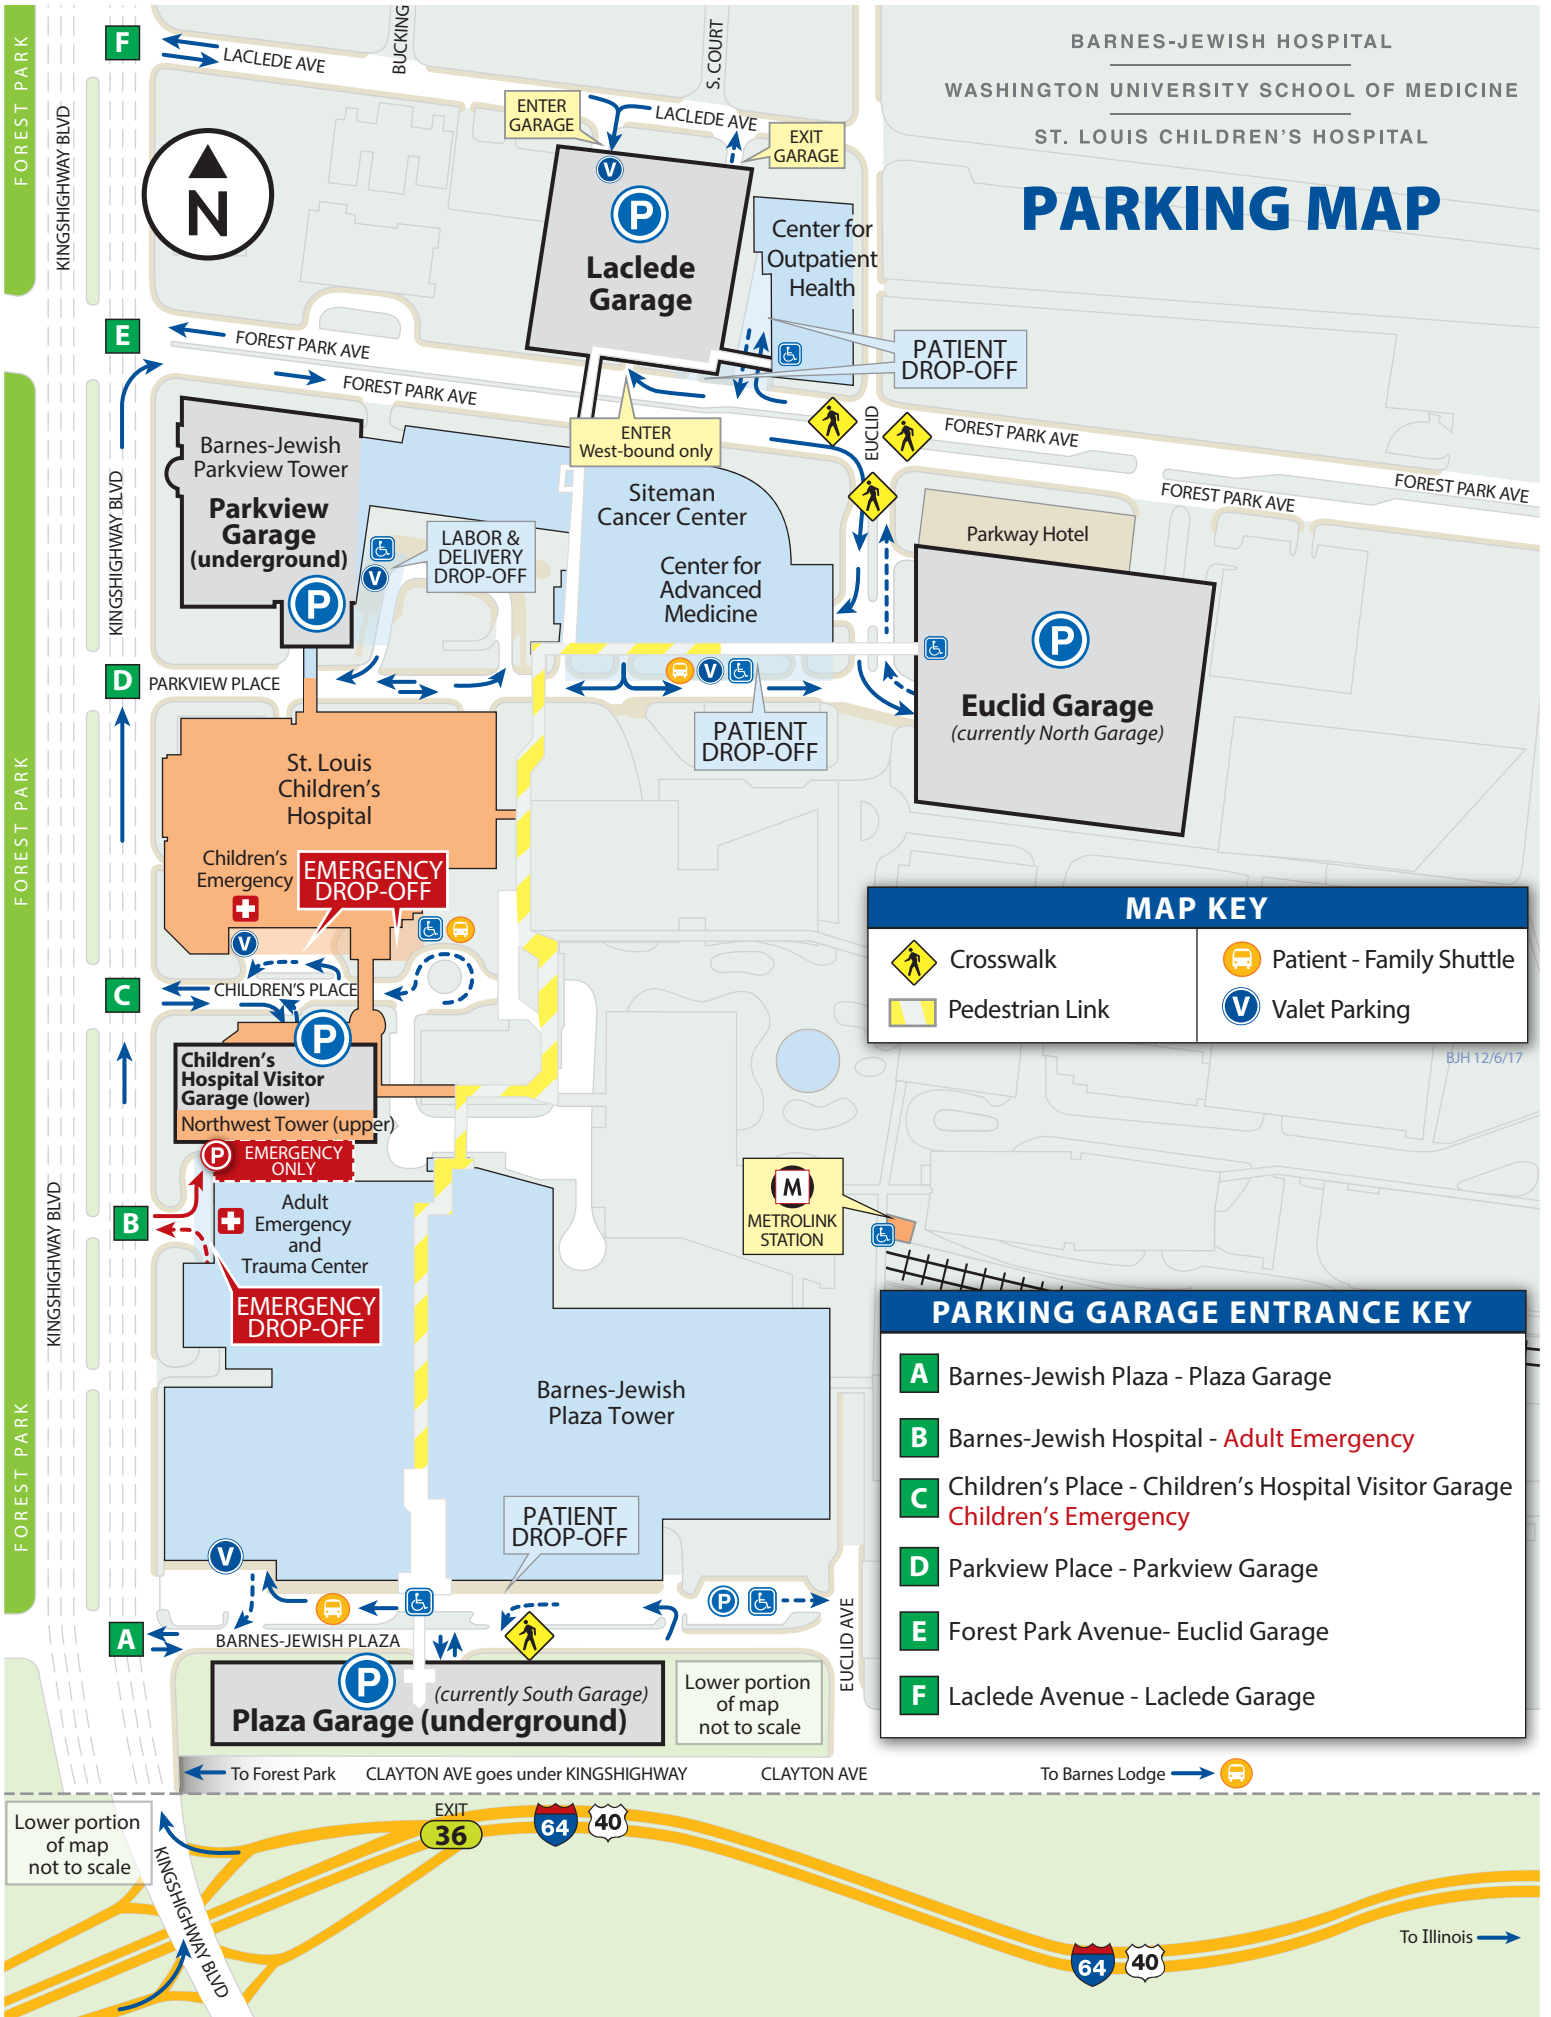

# PARKING MAP

## MAP KEY

	Crosswalk		Patient - Family Shuttle
	Pedestrian Link		Valet Parking

BJH 12/6/17

## PARKING GARAGE ENTRANCE KEY

- A** Barnes-Jewish Plaza - Plaza Garage
- B** Barnes-Jewish Hospital - **Adult Emergency**
- C** Children's Place - Children's Hospital Visitor Garage  
**Children's Emergency**
- D** Parkview Place - Parkview Garage
- E** Forest Park Avenue- Euclid Garage
- F** Laclede Avenue - Laclede Garage

**Plaza Garage (underground)**  
 (currently South Garage)

Lower portion of map not to scale

← To Forest Park    CLAYTON AVE goes under KINGSHIGHWAY    CLAYTON AVE    → To Barnes Lodge