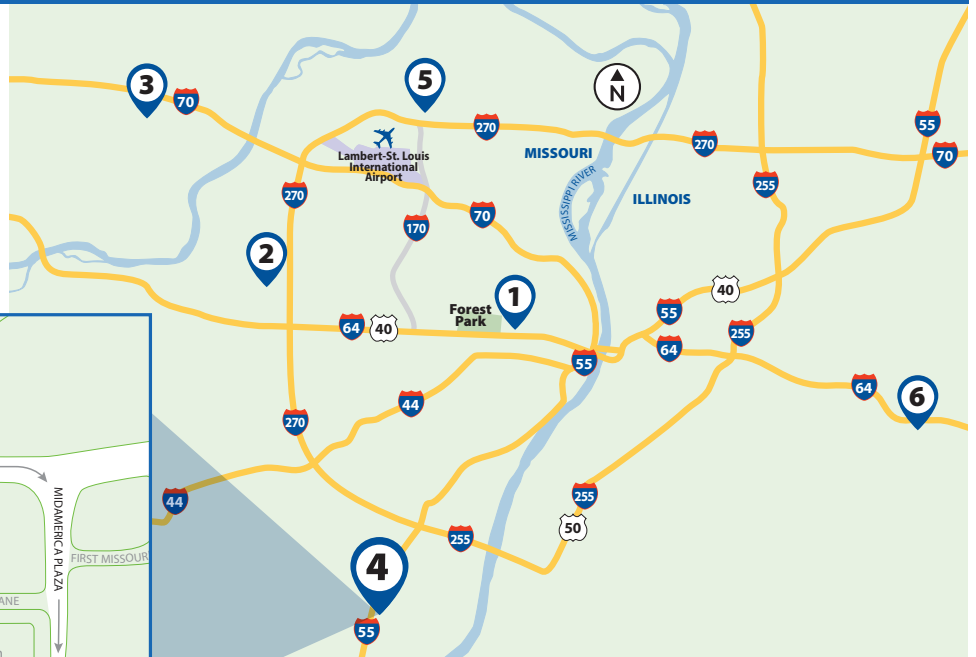

## Driving Directions: Siteman Cancer Center-South County

### From I-270 south and from Illinois, I-255 south

- Take exit 1A to Memphis onto **I-55 south**.
- Drive 1.7 miles on **I-55 south**. Take exit 195 to Butler Hill Road.
- Turn left onto Butler Hill Road. Turn right at Midamerica Plaza.
- Drive past Hampton Inn. Continue on Midamerica Plaza. Turn left into lot.

### From I-55 north

- Take exit 195 to Butler Hill Road.
- Turn right onto Butler Hill Road. Turn right at Midamerica Plaza.
- Drive past Hampton Inn. Continue on Midamerica Plaza. Turn left into lot.

### From Interstate 44

- Exit 287, Kingshighway North
- Drive 1.4 miles to Parkview Place and turn right
- Euclid Garage is straight ahead
- For valet parking, turn left into the covered drive